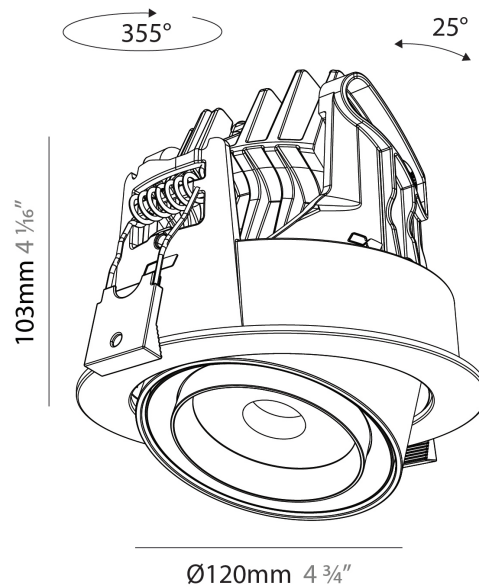

GENERAL

Series: Centriq
Subseries: Centriq Round Flex Adjustable
Brand: Prolicht
Division: Architectural
Mounting Type: Recessed
Mounting Location: Ceiling
Subcategory: Spots

PHYSICAL

Shape: Cylinder
Diameter (mm): 120
Diameter (in): 4 3/4
Height (mm): 105
Height (in): 4 1/8
Min. Recessing Depth (mm): 120
Min. Recessing Depth (in): 4 3/4
Light Distribution: Adjustable / Direct
Weight (kg): 0.666
Fixture Finish: SSR / BKV / CWI / CRY / HAB / UFT / ITA / RUA / FTG / MYG / LOD / PUS / FRO / FUP / KIA / POP / BLS / SPG / MEY / GOH / GUM / CHC / COM / ABZ / JAG / OBR / MOS / ROR
Fixture Material: Aluminum
Cut-out Measurements: Dia. 112mm / 4 7/16"

ELECTRICAL

Lamp Type: LED (Zhaga Standard)
Input Wattage (W): 20.5
Total Output Wattage (W): 18.1
Dimming: Tri-Mode (Non-Dimming and Phase Dimming (120Vac only) and 0-10V Dimming)
Driver Included: Yes
Driver Location: Recessed Housing
Driver Type: Constant Current - Universal
Driver Class: Class 2
Housing: ENCP 3
Input Voltage (V): 120 - 277
Constant Current (MA): 500

LED

Color Temperature (°K): 2700 / 3000 / 3500 / 4000
Max. Delivered Lumen (lm): 1201 / 1294 / 1346 / 1373
Nominal Lumen (lm): 1668 / 1797 / 1869 / 1907
CRI: >90 CRI
Lamp Life (hrs): 50000

OPTICAL

Beam Angle: 18 - 46
Adjustability: Rotational 350° / Tilt 25°

RATINGS AND CERTIFICATIONS

Certified By: CSA Certified to UL and CSA Standards
IP rating: IP20